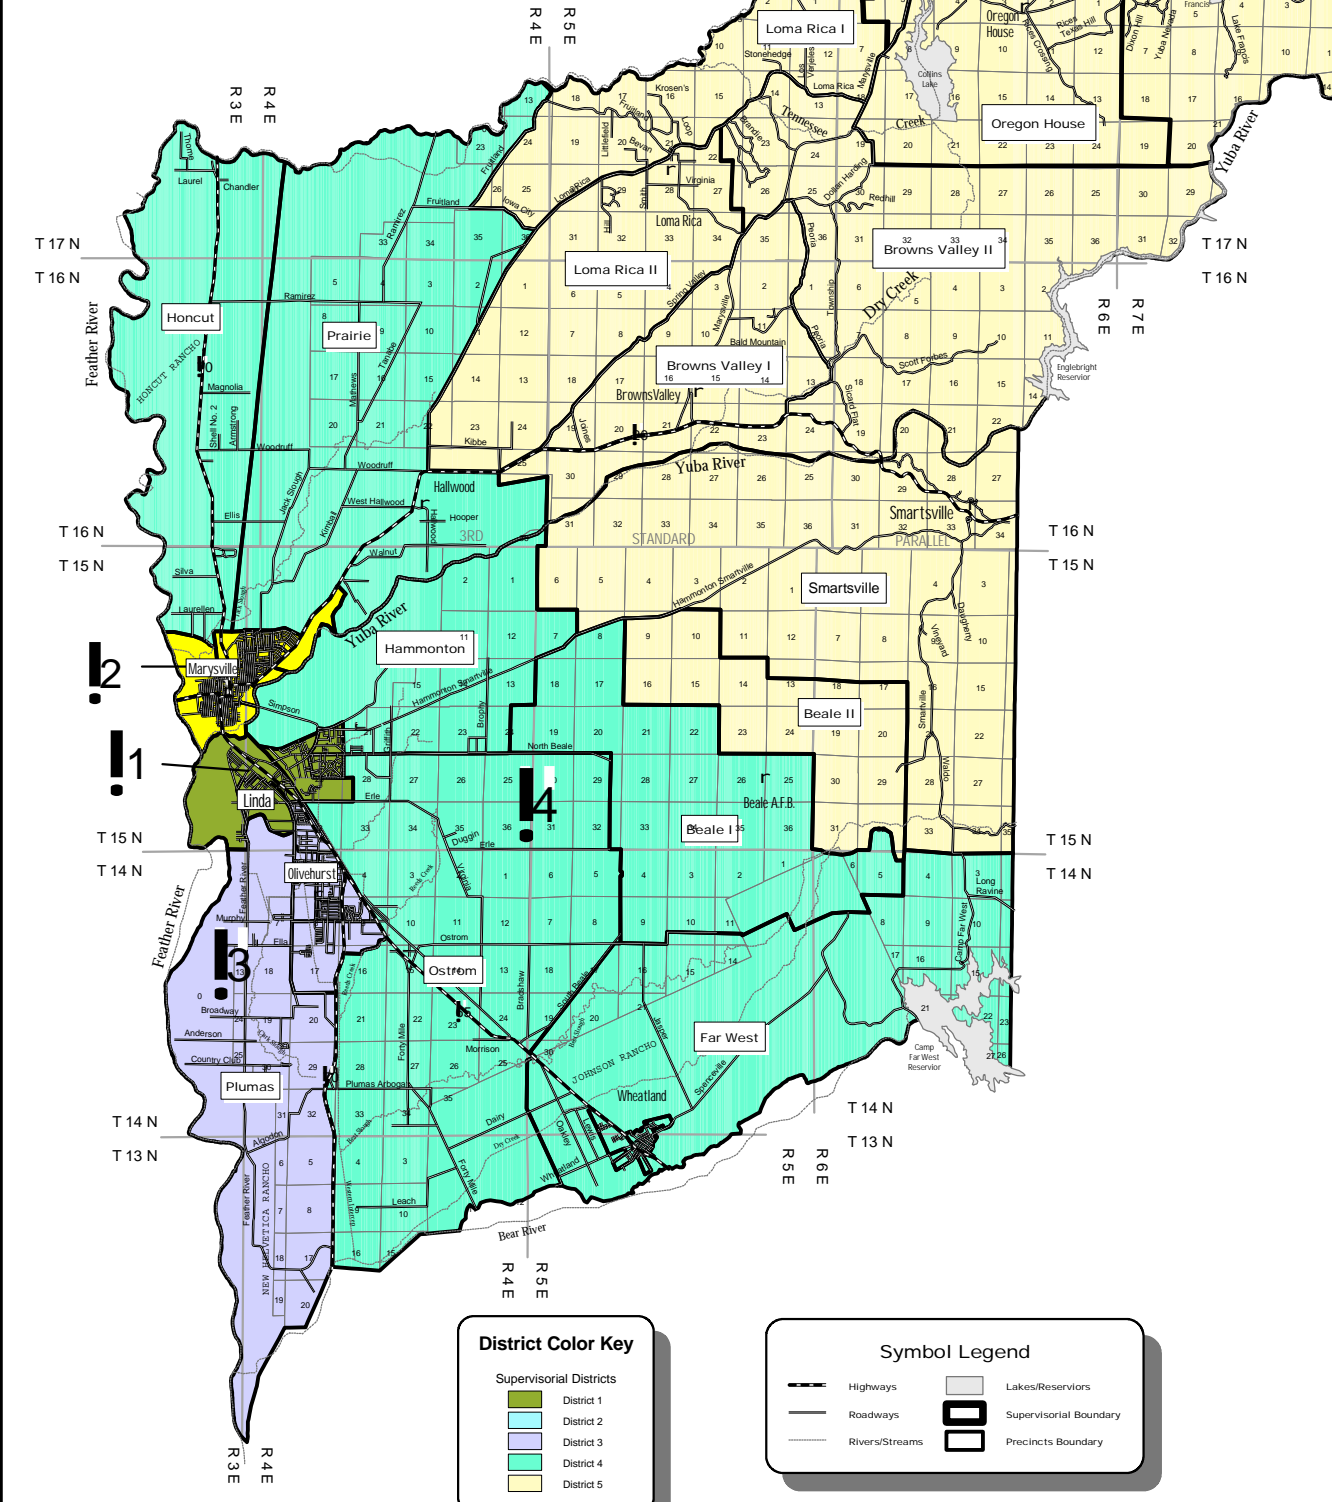

Yuba County, Ca. Supervisory Districts

Precinct - Precinct Names
1 - Supervisory District

District Color Key	
	Supervisory Districts
	District 1
	District 2
	District 3
	District 4
	District 5

Symbol Legend	
	Highways
	Roadways
	Rivers/Streams
	Lakes/Reservoirs
	Supervisory Boundary
	Precincts Boundary

County of Yuba, California
 Supervisory - Voter Precinct Boundaries
 Date: 10/09/01 - By: J.Henry